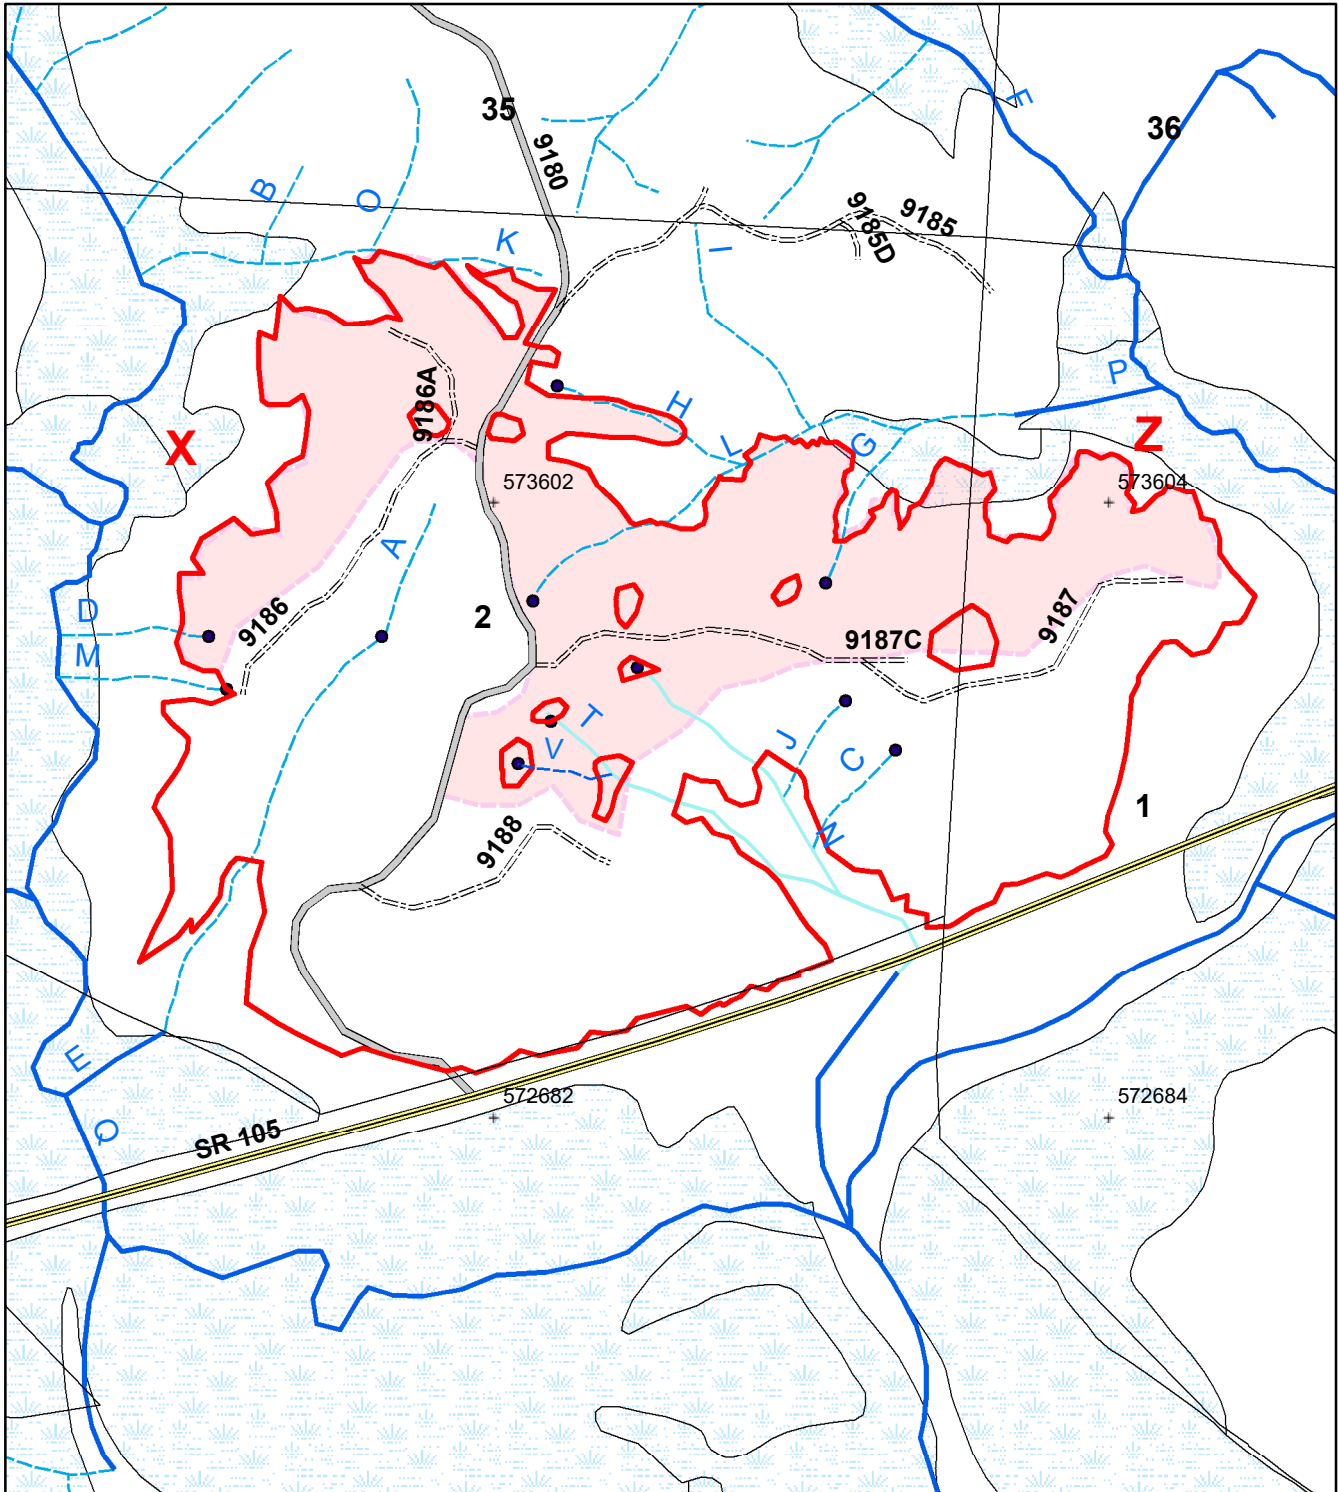

Shoalwater Bay Indian Tribe- 2022 Chief Toke

T14N R2W R1W S1, 2

Legend

	Timber Harvest- 123 acres 3.1MMBF		Type A Wetland
	Cable	Roads	
Stream Type		Types	
	F		Branch
	Np		Primary Public
	Ns		Spur
	PIPS		

0 500 1,000 Feet

1 inch equals 625 feet